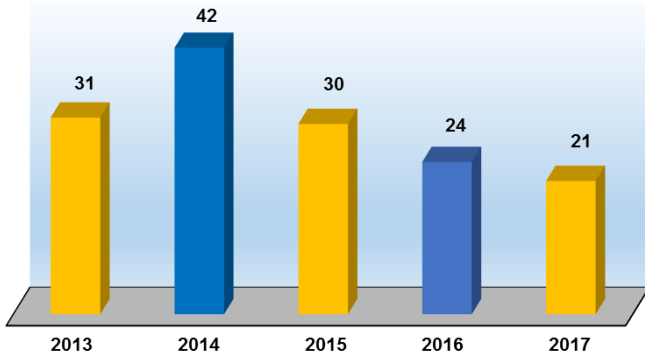

PHPD Statistics

Calls for Service & Crime Reports Combined

-7.1% Decrease from 2016

Crime Reports (CR)

-9.8% Decrease from 2016

PHPD Statistics

PHPD Statistics

Robberies

-12.5% Decrease from 2016

Larcenies

+0.4% Increase from 2016

Malicious Destruction of Property (MDOP)

-2.3% Decrease from 2016

Home Invasions / Burglaries

-24.4% Decrease from 2016

PHPD Statistics