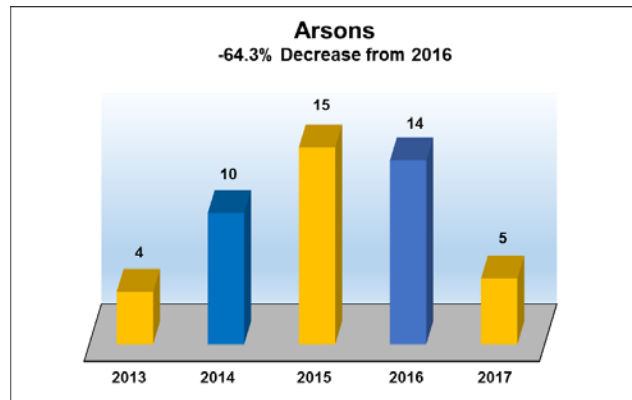

PHPD Statistics

Calls for Service & Crime Reports Combined

-7.1% Decrease from 2016

Crime Reports (CR)

-9.8% Decrease from 2016

PHPD Statistics

PHPD Statistics

Robberies

-12.5% Decrease from 2016

Larcenies

+0.4% Increase from 2016

Malicious Destruction of Property (MDOP)

-2.3% Decrease from 2016

Home Invasions / Burglaries

-24.4% Decrease from 2016

PHPD Statistics