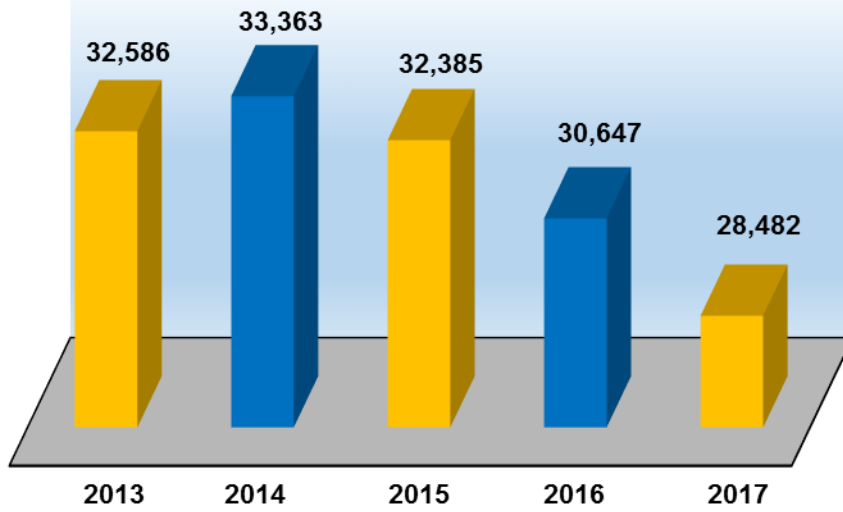

PHPD Statistics

Calls for Service & Crime Reports Combined

-7.1% Decrease from 2016

Crime Reports (CR)

-9.8% Decrease from 2016

PHPD Statistics

PHPD Statistics

Robberies

-12.5% Decrease from 2016

Larcenies

+0.4% Increase from 2016

Malicious Destruction of Property (MDOP)

-2.3% Decrease from 2016

Home Invasions / Burglaries

-24.4% Decrease from 2016

PHPD Statistics