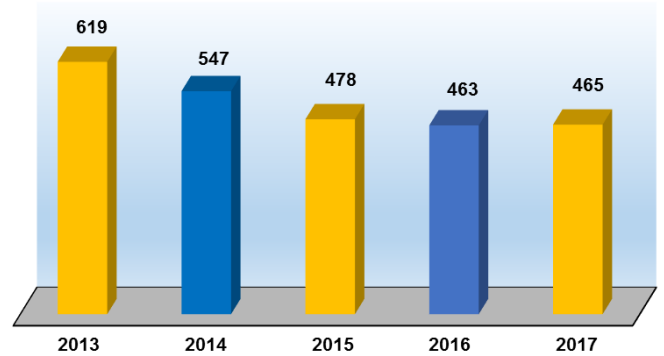

PHPD Statistics

Calls for Service & Crime Reports Combined

-7.1% Decrease from 2016

Crime Reports (CR)

-9.8% Decrease from 2016

PHPD Statistics

PHPD Statistics

Robberies

-12.5% Decrease from 2016

Larcenies

+0.4% Increase from 2016

Malicious Destruction of Property (MDOP)

-2.3% Decrease from 2016

Home Invasions / Burglaries

-24.4% Decrease from 2016

PHPD Statistics