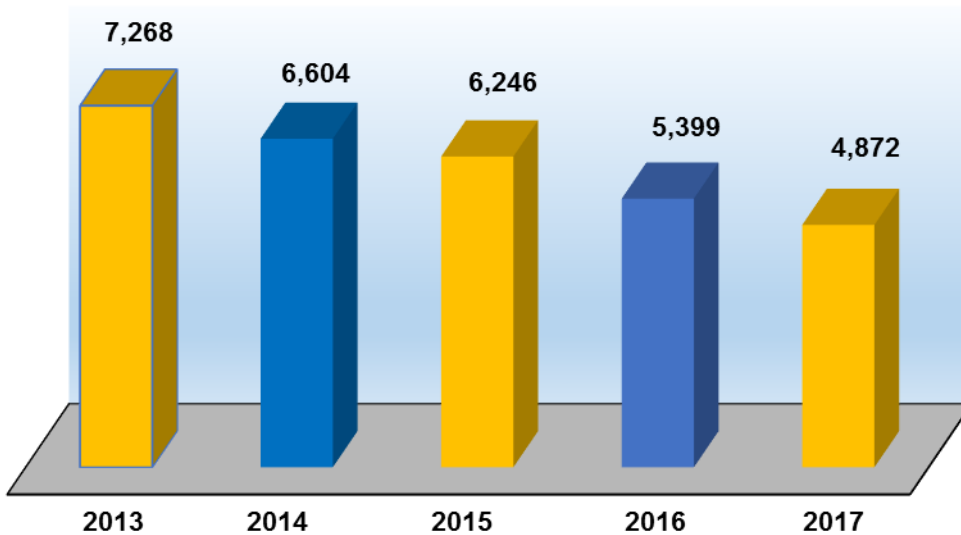

PHPD Statistics

Calls for Service & Crime Reports Combined

-7.1% Decrease from 2016

Crime Reports (CR)

-9.8% Decrease from 2016

PHPD Statistics

PHPD Statistics

Robberies

-12.5% Decrease from 2016

Larcenies

+0.4% Increase from 2016

Malicious Destruction of Property (MDOP)

-2.3% Decrease from 2016

Home Invasions / Burglaries

-24.4% Decrease from 2016

PHPD Statistics