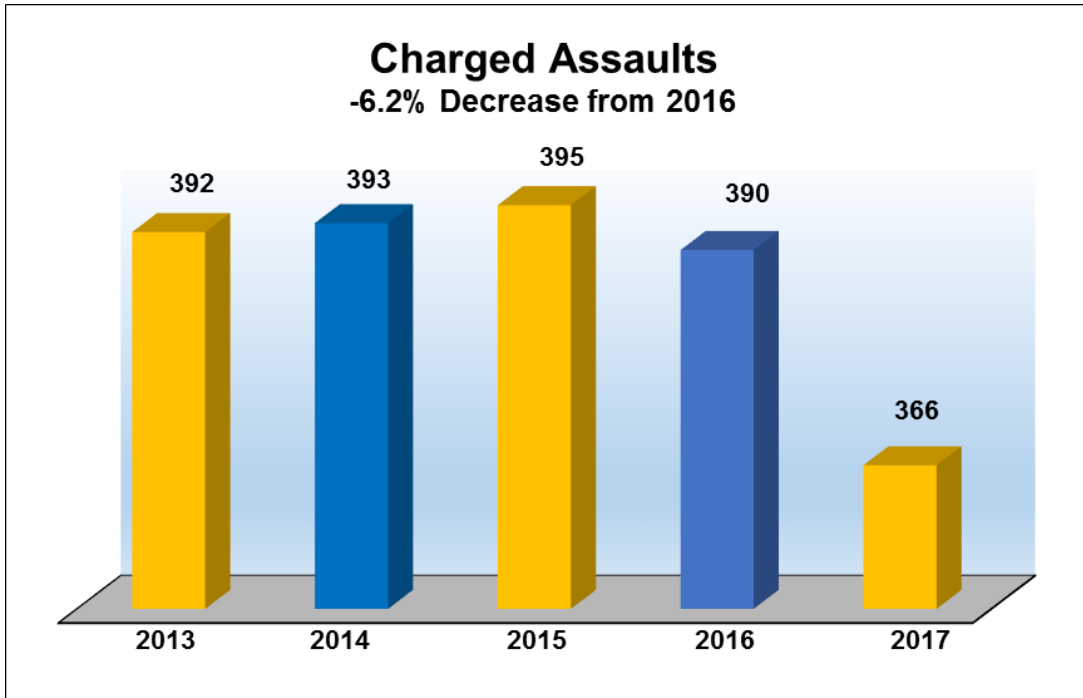

PHPD Statistics

Calls for Service & Crime Reports Combined

-7.1% Decrease from 2016

Crime Reports (CR)

-9.8% Decrease from 2016

PHPD Statistics

PHPD Statistics

Robberies

-12.5% Decrease from 2016

Larcenies

+0.4% Increase from 2016

Malicious Destruction of Property (MDOP)

-2.3% Decrease from 2016

Home Invasions / Burglaries

-24.4% Decrease from 2016

PHPD Statistics