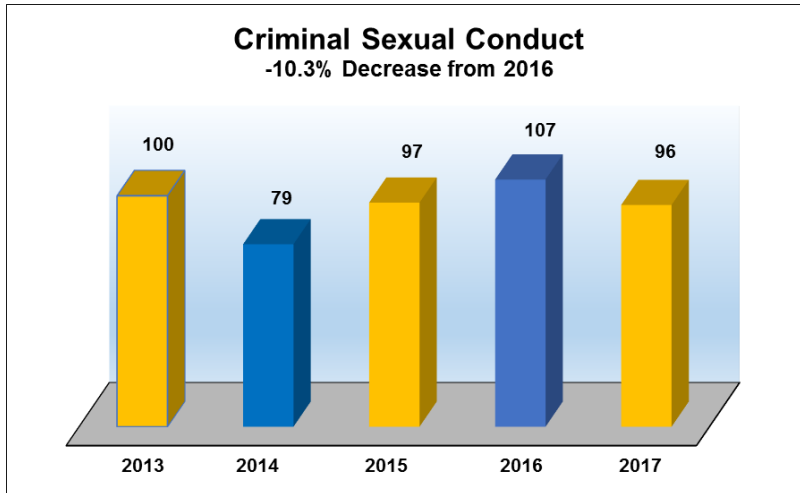

PHPD Statistics

Calls for Service & Crime Reports Combined

-7.1% Decrease from 2016

Crime Reports (CR)

-9.8% Decrease from 2016

PHPD Statistics

PHPD Statistics

Robberies

-12.5% Decrease from 2016

Larcenies

+0.4% Increase from 2016

Malicious Destruction of Property (MDOP)

-2.3% Decrease from 2016

Home Invasions / Burglaries

-24.4% Decrease from 2016

PHPD Statistics