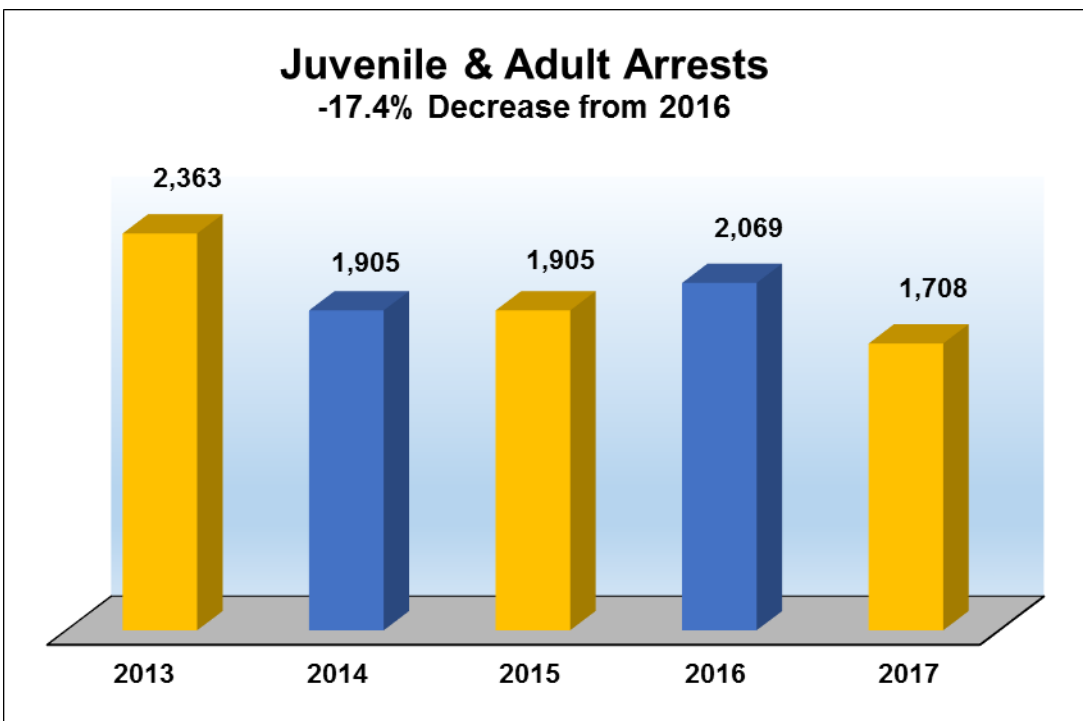

PHPD Statistics

Calls for Service & Crime Reports Combined

-7.1% Decrease from 2016

Crime Reports (CR)

-9.8% Decrease from 2016

PHPD Statistics

PHPD Statistics

Robberies

-12.5% Decrease from 2016

Larcenies

+0.4% Increase from 2016

Malicious Destruction of Property (MDOP)

-2.3% Decrease from 2016

Home Invasions / Burglaries

-24.4% Decrease from 2016

PHPD Statistics