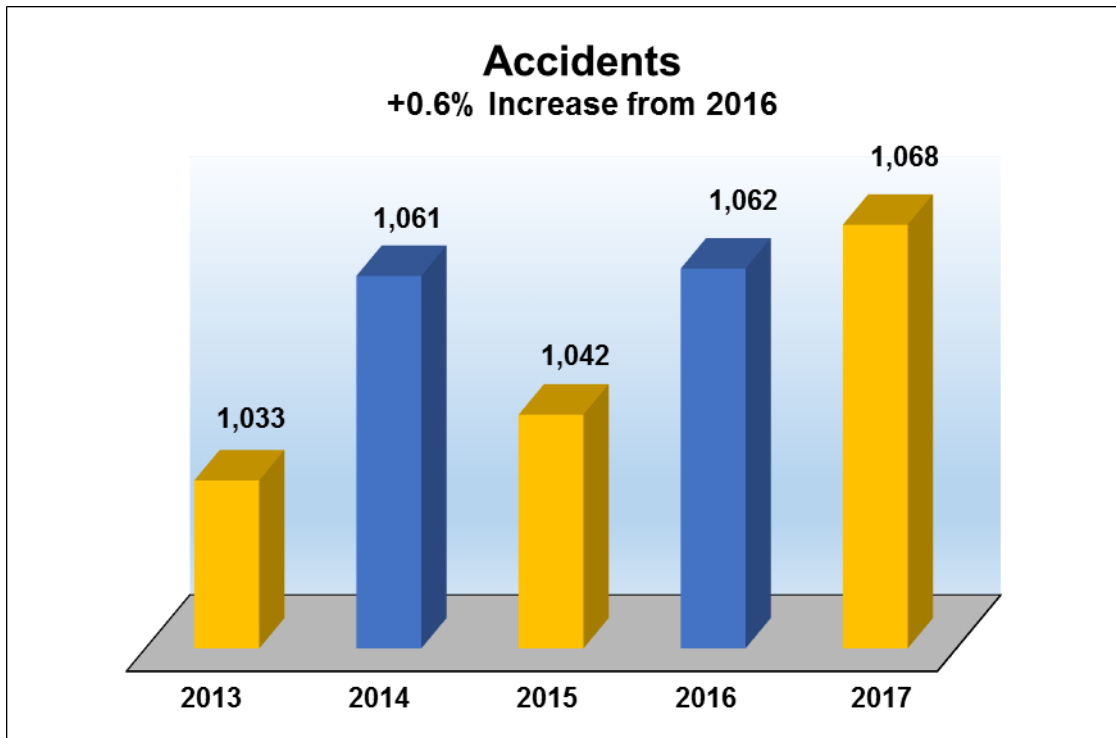

Traffic Statistics and