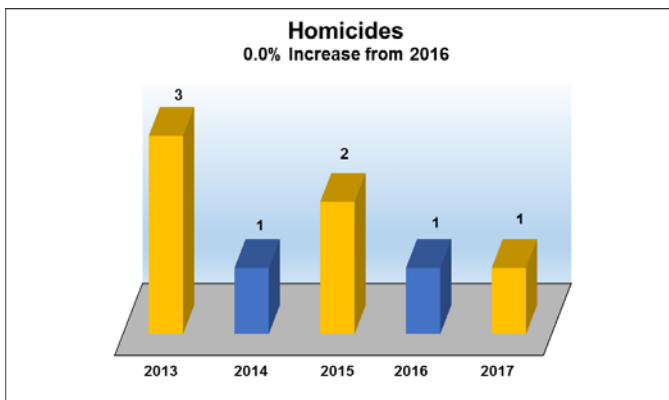

PHPD Statistics

Calls for Service & Crime Reports Combined

-7.1% Decrease from 2016

Crime Reports (CR)

-9.8% Decrease from 2016

PHPD Statistics

PHPD Statistics

Robberies

-12.5% Decrease from 2016

Larcenies

+0.4% Increase from 2016

Malicious Destruction of Property (MDOP)

-2.3% Decrease from 2016

Home Invasions / Burglaries

-24.4% Decrease from 2016

PHPD Statistics