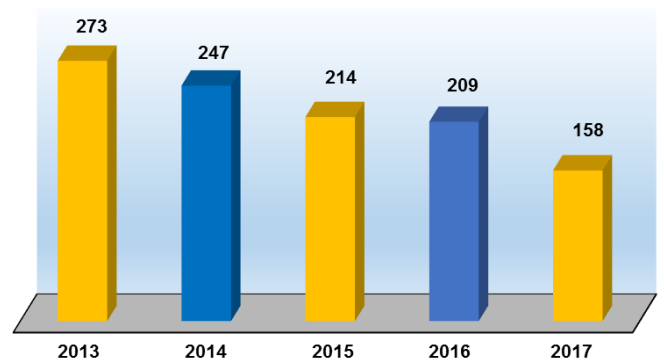

-12.5% Decrease from 2016

Larcenies

+0.4% Increase from 2016

Malicious Destruction of Property (MDOP)

-2.3% Decrease from 2016

Home Invasions / Burglaries

-24.4% Decrease from 2016

PHPD Statistics