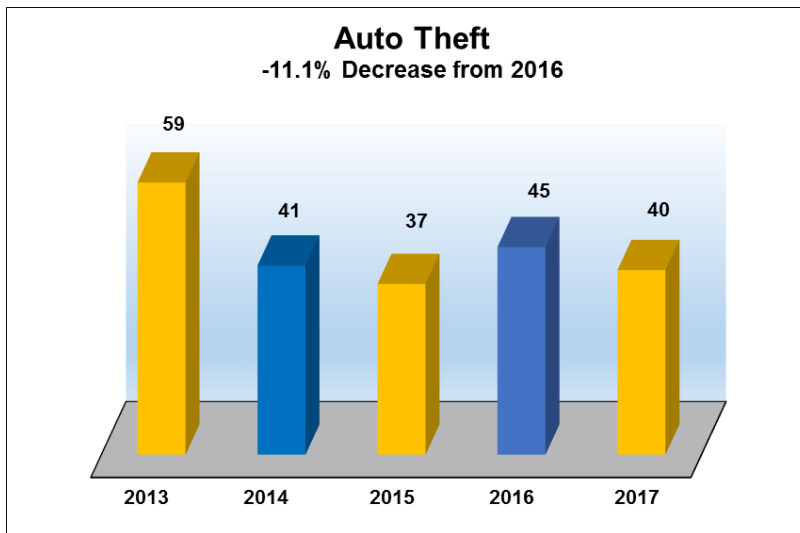

PHPD Statistics

Calls for Service & Crime Reports Combined

-7.1% Decrease from 2016

Crime Reports (CR)

-9.8% Decrease from 2016

PHPD Statistics

PHPD Statistics

Robberies

-12.5% Decrease from 2016

Larcenies

+0.4% Increase from 2016

Malicious Destruction of Property (MDOP)

-2.3% Decrease from 2016

Home Invasions / Burglaries

-24.4% Decrease from 2016

PHPD Statistics