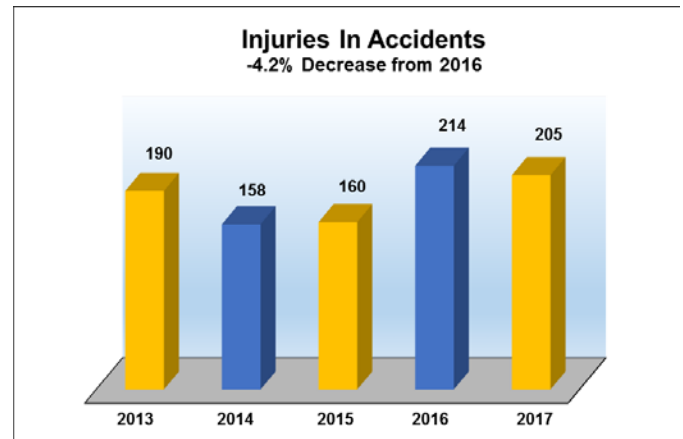

Traffic Statistics and