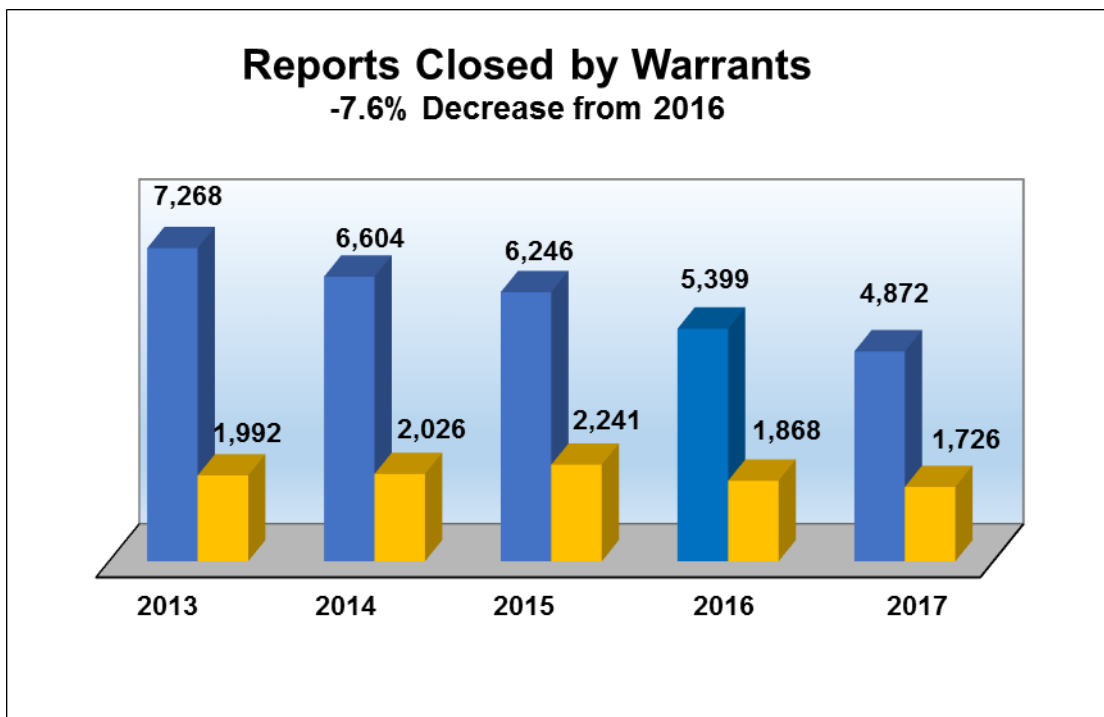

PHPD Report Statistics