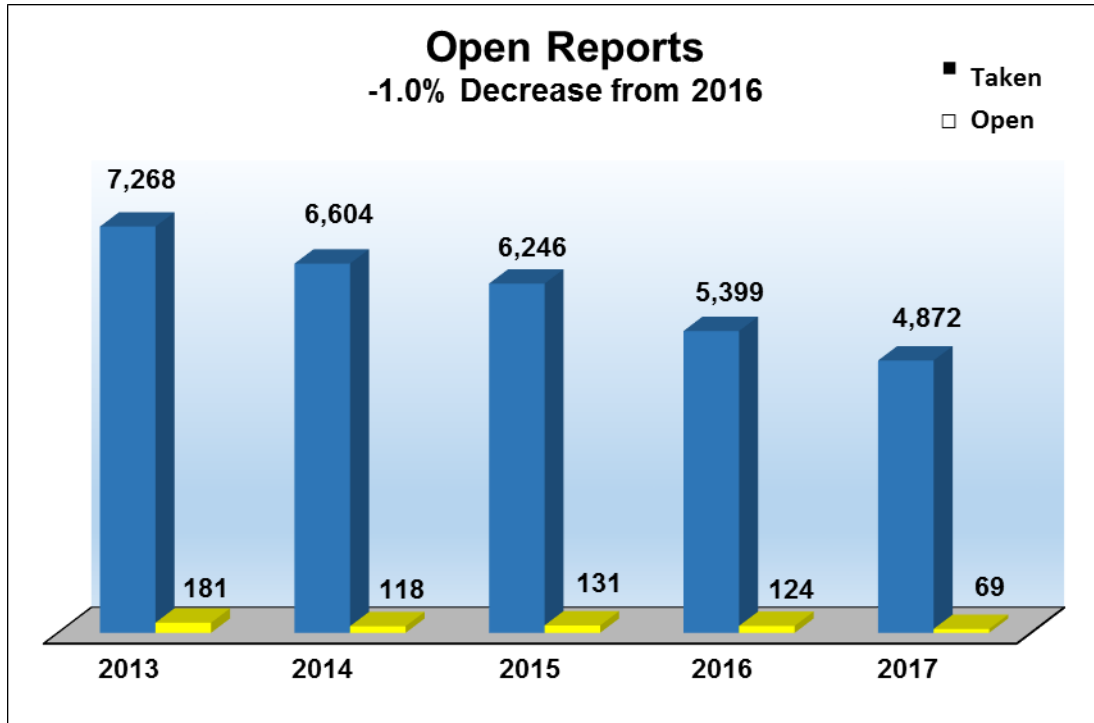

PHPD Report Statistics