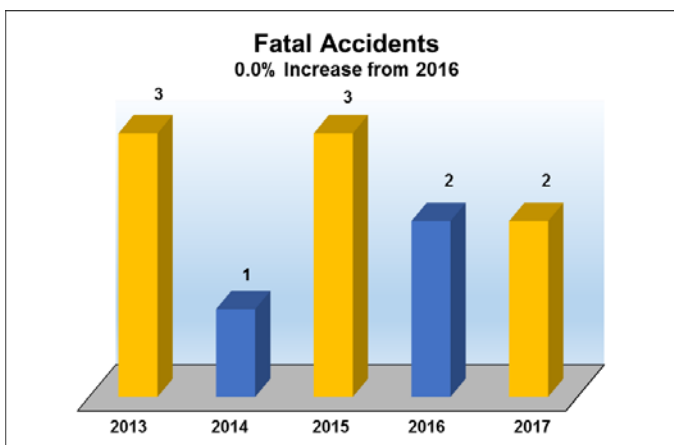

Traffic Statistics and