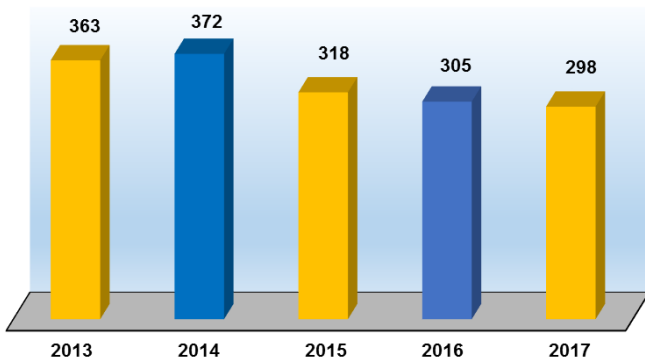

-12.5% Decrease from 2016

Larcenies

+0.4% Increase from 2016

Malicious Destruction of Property (MDOP)

-2.3% Decrease from 2016

Home Invasions / Burglaries

-24.4% Decrease from 2016

PHPD Statistics