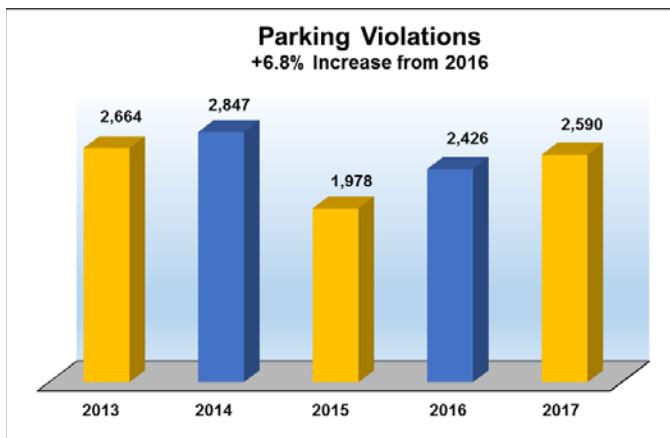

Traffic Statistics and