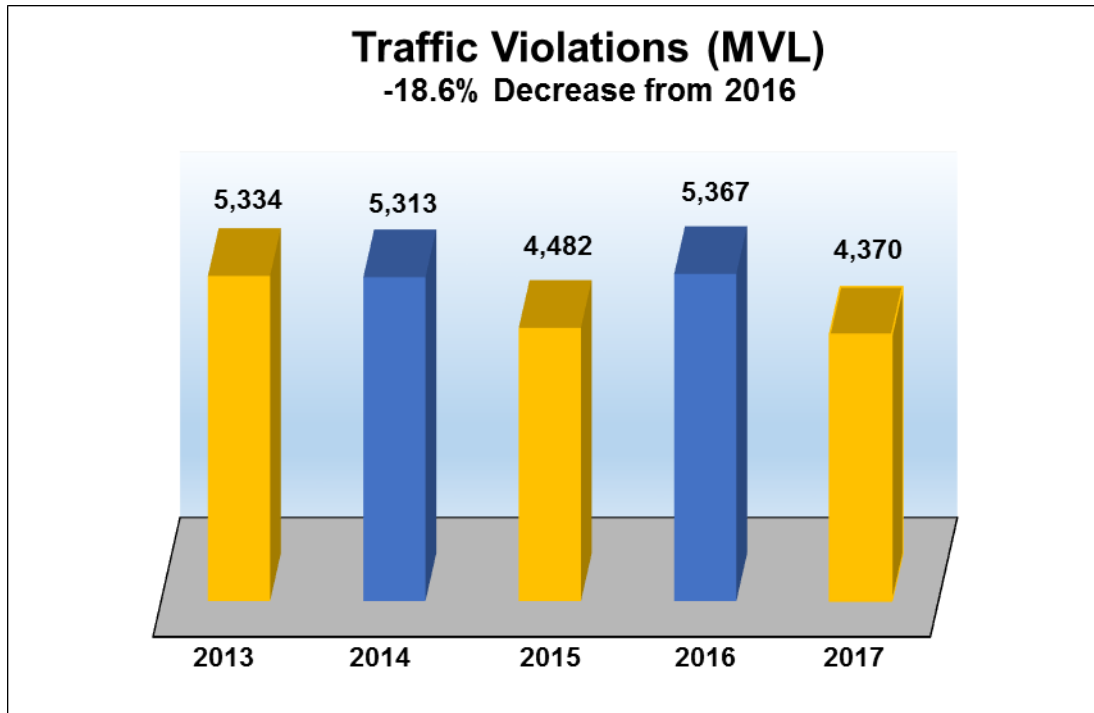

Traffic Statistics and