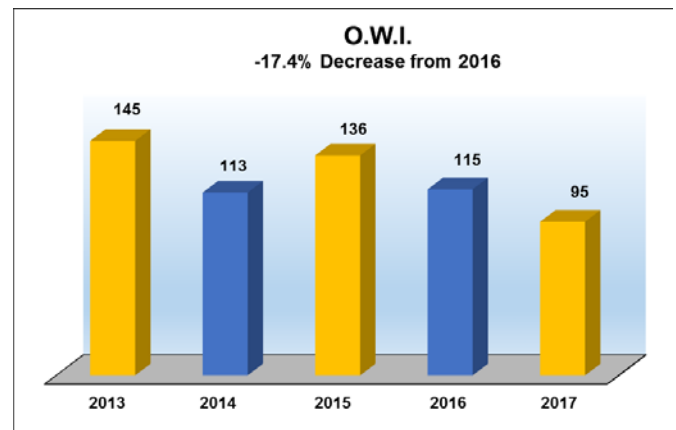

Traffic Statistics and